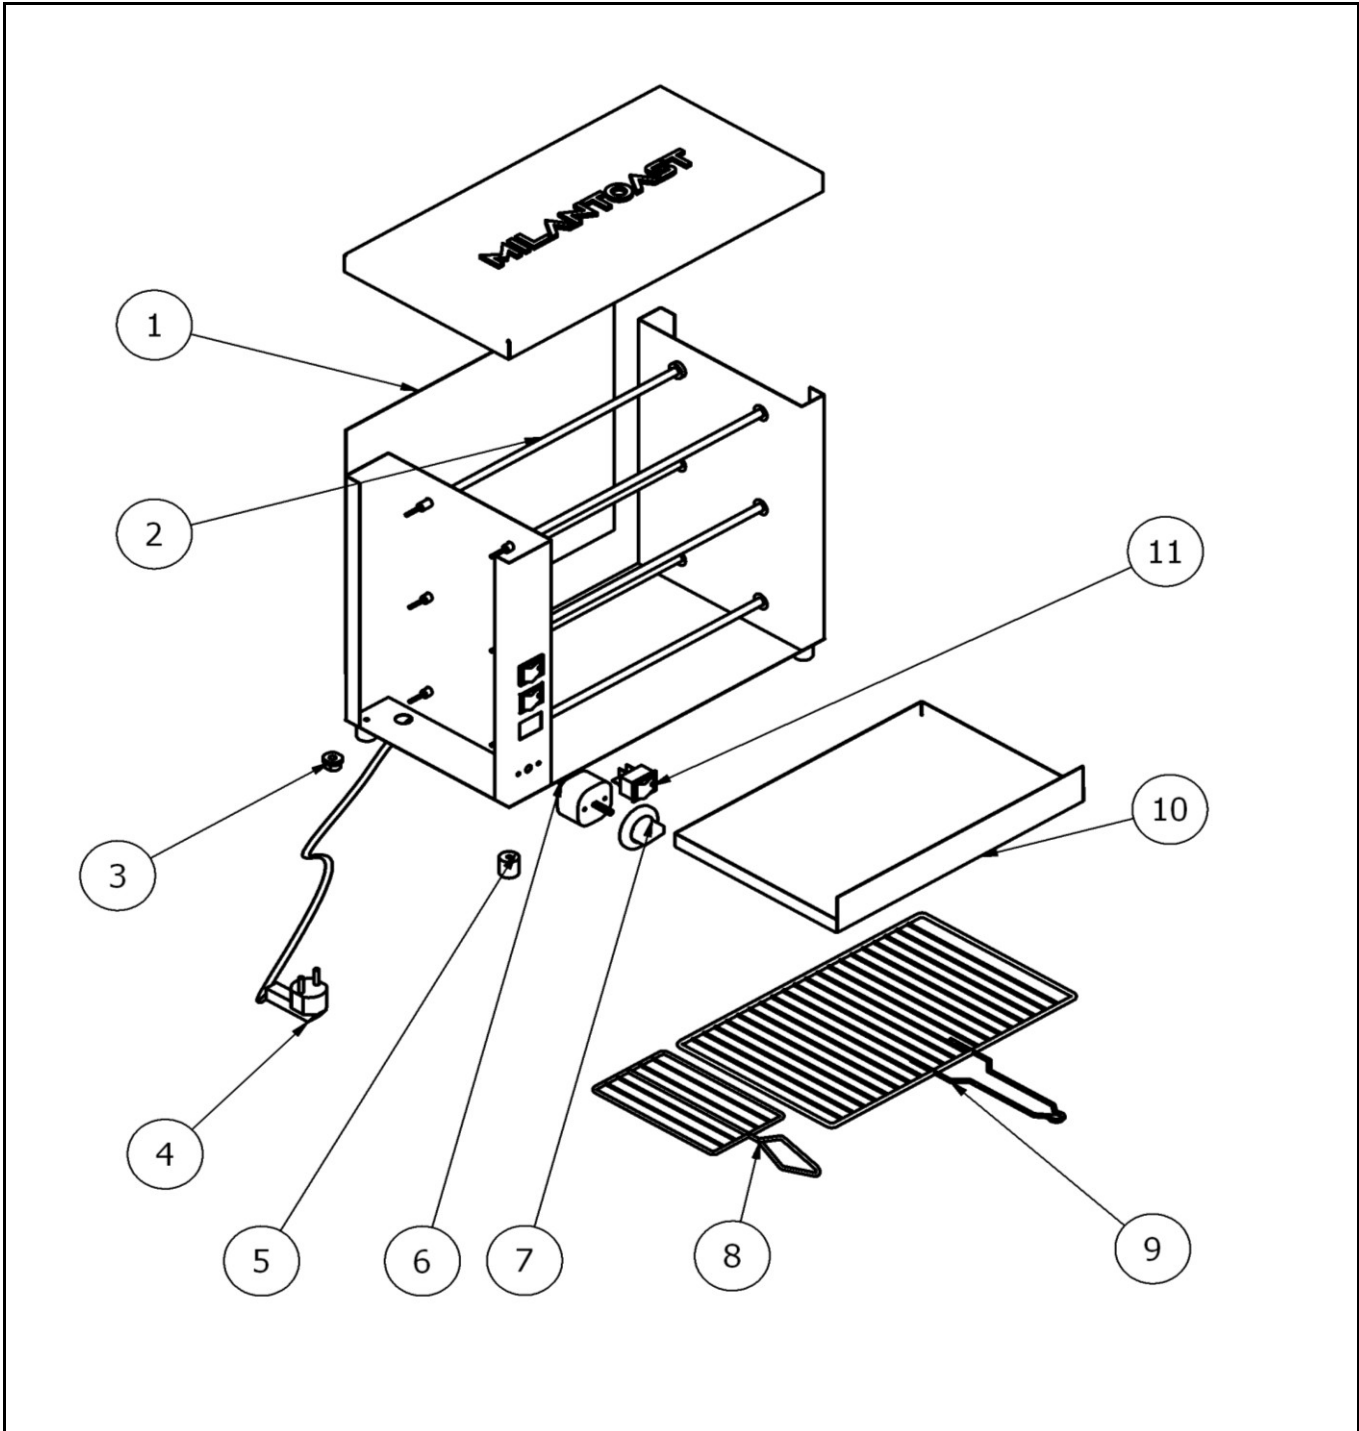

Circuit diagram

 Hendi B.V. Steenoven 21 3911 TX Rhenen The Netherlands	Batch #	Appliance part#
	0000000	262214
	Description	
	Fornetto with 6 tongs	

Date	18-11-2010	Revision #	Revision version
Revision	First bill of materials (BOM)		