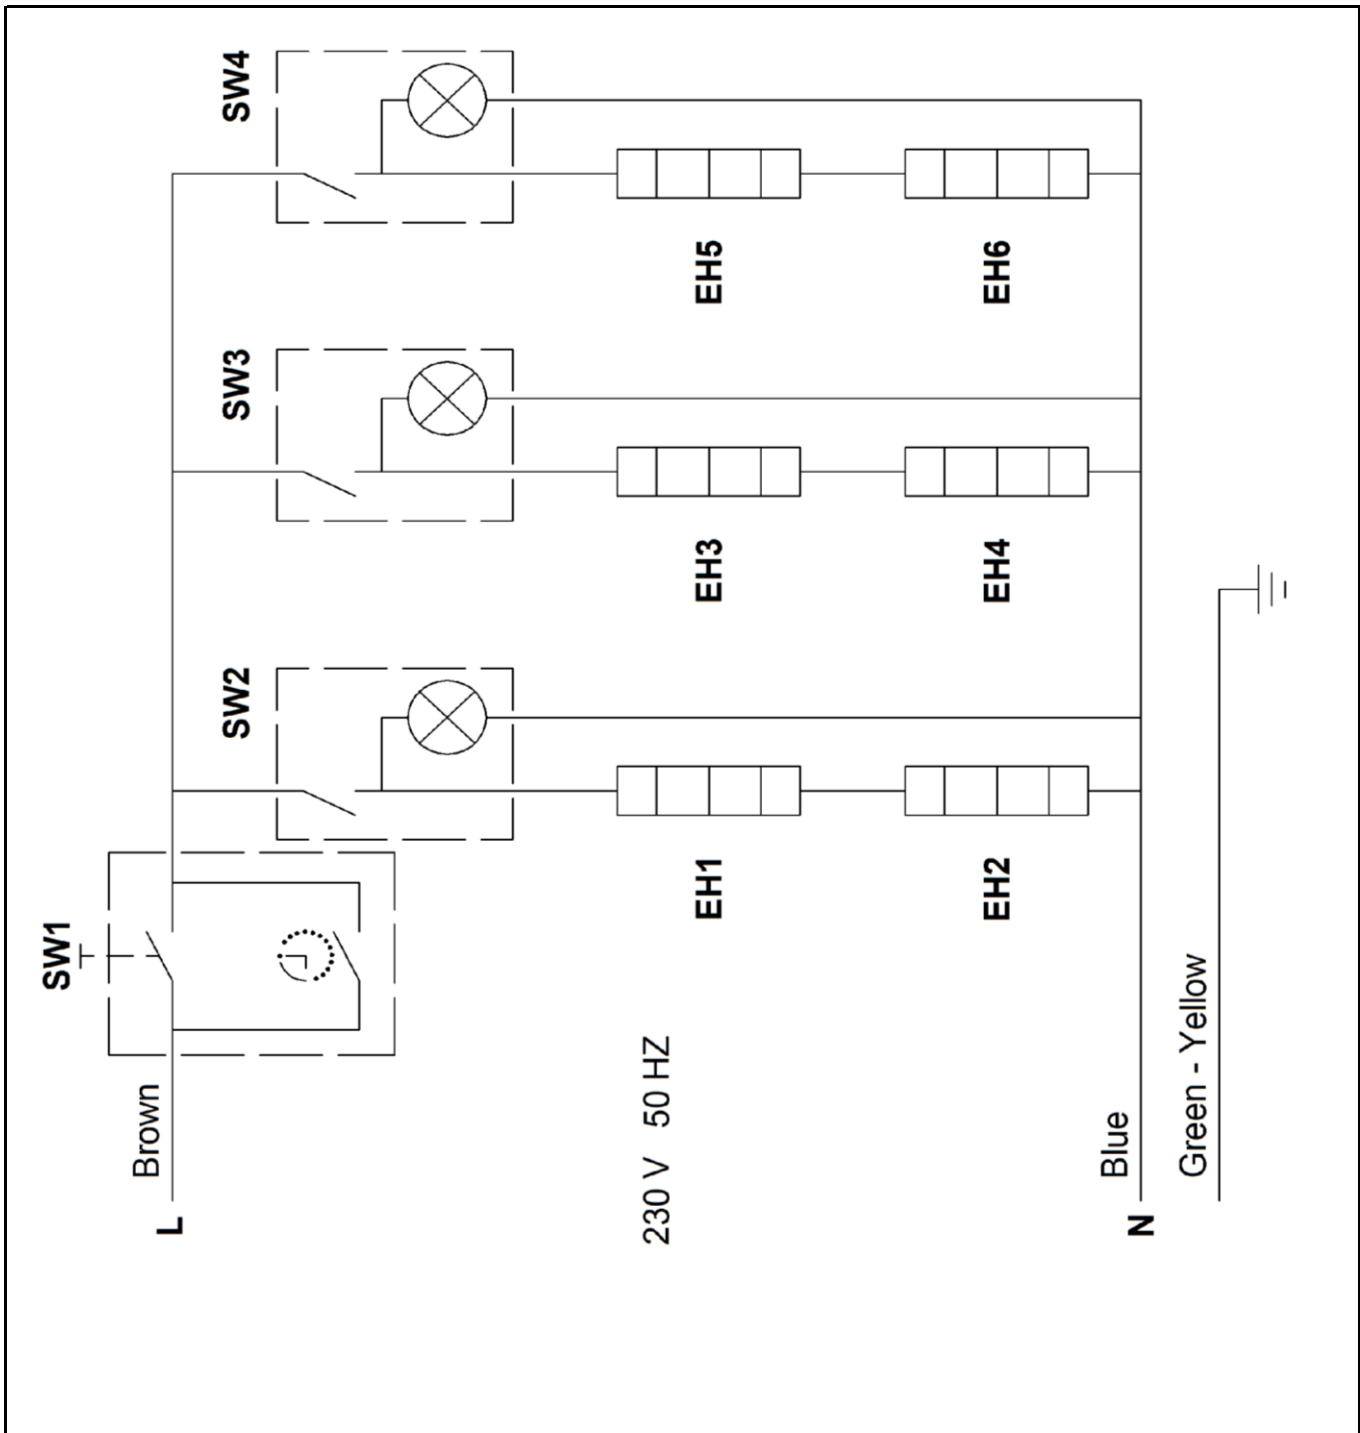

Drawing

Hendi B.V.
Steenoven 21
3911 TX Rhenen
The Netherlands

Batch #
0000000

Appliance part#
262214

Description
Fornetto with 6 tongs

Date	18-11-2010	Revision #	Revision version
Revision	First bill of materials (BOM)		

Circuit diagram

 Hendi B.V. Steenoven 21 3911 TX Rhenen The Netherlands	Batch #	Appliance part#
	0000000	262214
	Description	
	Fornetto with 6 tongs	

Date	18-11-2010	Revision #	Revision version
Revision	First bill of materials (BOM)		

Wiring diagram

 <p>Hendi B.V. Steenoven 21 3911 TX Rhenen The Netherlands</p>	Batch #	Appliance part#
	0000000	262214
	Description	
	Fornetto with 6 tongs	

Date	18-11-2010	Revision #	Revision version
Revision	First bill of materials (BOM)		